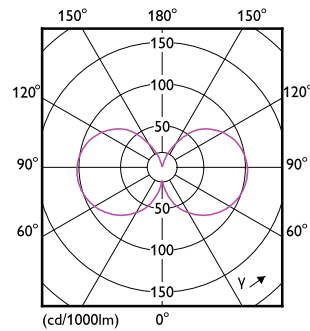

## Abmessungsskizzen

MAS LEDBulbND7.3-100WE27830 A70 CLG UE

Product	D	C
MAS LEDBulbND7.3-100WE27830 A70 CLG UE	70 mm	127 mm

## Photometrische Daten

General uniform lighting

Light Distribution Diagram

Spectral Power Distribution Colour