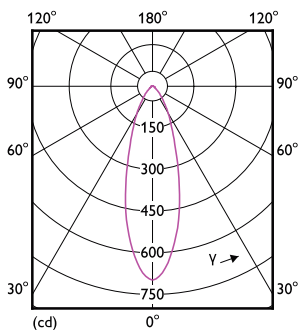

## Dimensional drawing

CorePro LEDspot 4-50W GU10 840 36D DIM

Product	D	C
CorePro LEDspot 4-50W GU10 840 36D DIM	50 mm	54 mm

## Photometric data

Accent Lighting Spots

Spectral Power Distribution Colour

Light Distribution Diagram