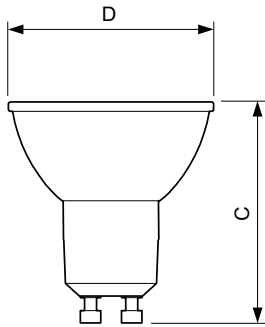

## Dimensional drawing

CorePro LEDspot 4-50W GU10 840 36D DIM

Product	D	C
CorePro LEDspot 4-50W GU10 840 36D DIM	50 mm	54 mm