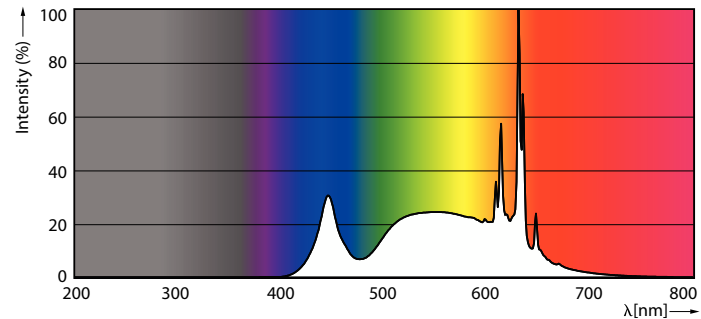

### Product data

General information	
Cap-Base	GU10 [ GU10]
EU RoHS compliant	Yes
Nominal Lifetime (Nom)	15000 h
Switching Cycle	50000X
Flux measurement reference	Narrow Cone
Light technical	
Color Code	840 [ CCT of 4000K]
Beam Angle (Nom)	36 °
Luminous Flux (Nom)	350 lm
Luminous Intensity (Nom)	700 cd
Color Designation	Cool White (CW)
Correlated Color Temperature (Nom)	4000 K
Luminous Efficacy (rated) (Nom)	87.00 lm/W
Color Consistency	<6
Color Rendering Index (Nom)	80
LLMF At End Of Nominal Lifetime (Nom)	70 %
Luminous Flux in 90° Cone (Rated)	350 lm
Operating and electrical	
Input Frequency	50 to 60 Hz

## Dimensional drawing

CorePro LEDspot 4-50W GU10 840 36D DIM

Product	D	C
CorePro LEDspot 4-50W GU10 840 36D DIM	50 mm	54 mm

## Photometric data

Accent Lighting Spots

Spectral Power Distribution Colour

Light Distribution Diagram