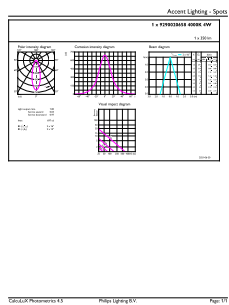

## Dimensional drawing

CorePro LEDspot 4-50W GU10 840 36D DIM

Product	D	C
CorePro LEDspot 4-50W GU10 840 36D DIM	50 mm	54 mm

## Photometric data

Accent Lighting Spots

Spectral Power Distribution Colour

Light Distribution Diagram