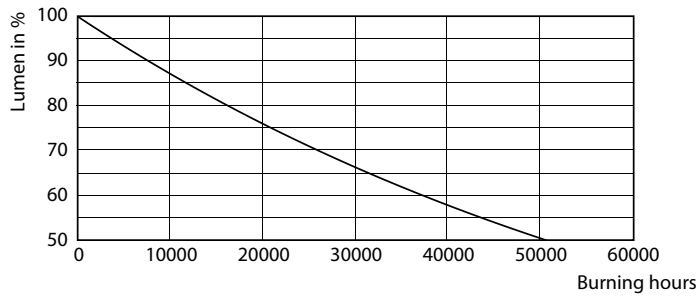

Lebensdauer

GU10 7.5-80W 650lm 2700K GU10 D 15khrs