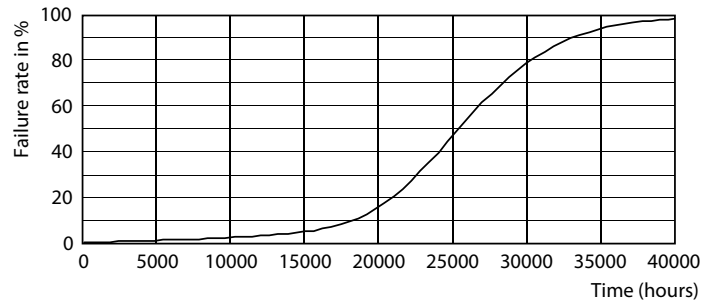

GU10 7.5-80W 650lm 2700K GU10 D 15khrs