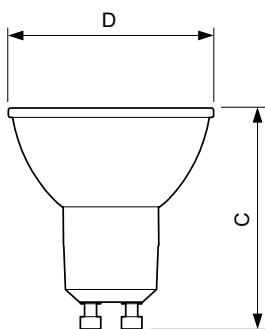

### Abmessungsskizzen

GU10 230V7.5W-80W650lm36D3000KDim15khrs

Product	D	C
MASTER LED spot VLE D 6.2-80W GU10 930 36D	50 mm	54 mm