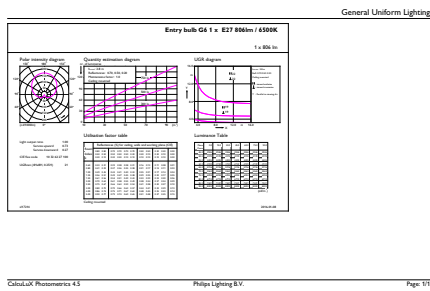

Product data

General Information		Starting Time (Nom)	
Cap-Base	E27 [E27]	Starting Time (Nom)	0.5 s
Nominal Lifetime (Nom)	15000 h	Warm Up Time to 60% Light (Nom)	0.5 s
Switching Cycle	50000X	Power Factor (Nom)	0.5
Technical Type	7.5-60W	Voltage (Nom)	220-240 V
Light Technical		Temperature	
Color Code	865 [CCT of 6500K]	T-Case Maximum (Nom)	86 °C
Beam Angle (Nom)	200 °	Controls and Dimming	
Luminous Flux (Nom)	806 lm	Dimmable	No
Luminous Flux (Rated) (Nom)	806 lm	Mechanical and Housing	
Color Designation	Cool Daylight	Bulb Finish	Frosted
Correlated Color Temperature (Nom)	6500 K	Approval and Application	
Luminous Efficacy (rated) (Nom)	107.47 lm/W	Energy Efficiency Label (EEL)	A+
Color Consistency	<6	Energy Saving Product	Yes
Color Rendering Index (Nom)	80	Suitable For Accent Lighting	No
LLMF At End Of Nominal Lifetime (Nom)	70 %	Energy Consumption kWh/1000 h	8 kWh
Operating and Electrical		Product Data	
Input Frequency	50 to 60 Hz	Full product code	871869657785100
Power (Rated) (Nom)	7.5 W		
Lamp Current (Nom)	75 mA		

CorePro LEDbulbs

Order product name	CorePro LEDbulb ND 7.5-60W A60 E27 865
EAN/UPC - Product	8718696577851
Order code	929001163732
Numerator - Quantity Per Pack	1
Numerator - Packs per outer box	10

Material Nr. (12NC)	929001163732
Net Weight (Piece)	0.076 kg

Dimensional drawing

LED 9-60W E27 865

Product	D	C
CorePro LEDbulb ND 7.5-60W A60 E27 865	60 mm	110 mm

Photometric data

LED Lamps, LEDBulb 9-60W A60 6500K 806lm FR

A60/ A67 E27 FR

A60 /865 FR

CorePro LEDbulbs