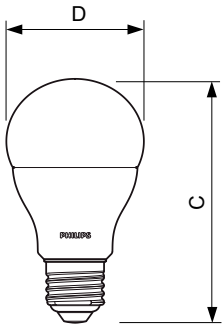

Product data

General Information		Starting Time (Nom)	
Cap-Base	E27 [E27]	Starting Time (Nom)	0.5 s
Nominal Lifetime (Nom)	15000 h	Warm Up Time to 60% Light (Nom)	0.5 s
Switching Cycle	50000X	Power Factor (Nom)	0.5
Technical Type	7.5-60W	Voltage (Nom)	220-240 V
Light Technical		Temperature	
Color Code	865 [CCT of 6500K]	T-Case Maximum (Nom)	86 °C
Beam Angle (Nom)	200 °	Controls and Dimming	
Luminous Flux (Nom)	806 lm	Dimmable	No
Luminous Flux (Rated) (Nom)	806 lm	Mechanical and Housing	
Color Designation	Cool Daylight	Bulb Finish	Frosted
Correlated Color Temperature (Nom)	6500 K	Approval and Application	
Luminous Efficacy (rated) (Nom)	107.47 lm/W	Energy Efficiency Label (EEL)	A+
Color Consistency	<6	Energy Saving Product	Yes
Color Rendering Index (Nom)	80	Suitable For Accent Lighting	No
LLMF At End Of Nominal Lifetime (Nom)	70 %	Energy Consumption kWh/1000 h	8 kWh
Operating and Electrical		Product Data	
Input Frequency	50 to 60 Hz	Full product code	871869657785100
Power (Rated) (Nom)	7.5 W		
Lamp Current (Nom)	75 mA		

CorePro LEDbulbs

Order product name	CorePro LEDbulb ND 7.5-60W A60 E27 865
EAN/UPC - Product	8718696577851
Order code	929001163732
Numerator - Quantity Per Pack	1
Numerator - Packs per outer box	10

Material Nr. (12NC)	929001163732
Net Weight (Piece)	0.076 kg

Dimensional drawing

LED 9-60W E27 865

Product	D	C
CorePro LEDbulb ND 7.5-60W A60 E27 865	60 mm	110 mm

Photometric data

LED Lamps, LEDBulb 9-60W A60 6500K 806lm FR

A60/ A67 E27 FR

A60 /865 FR

CorePro LEDbulbs