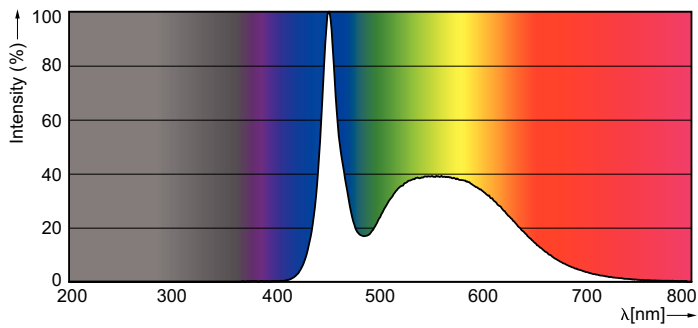

CorePro LEDbulbs

CorePro LEDbulb ND 7.5-60W A60 E27 865

CorePro LEDbulbs are compatible with existing fixtures with an E27 or B22 holder and are designed for retrofit replacement of incandescent bulbs. They deliver huge energy savings and minimize maintenance cost. The CorePro LED bulb is the perfect bulb for your basic lighting needs. It provides the beautiful light and dependable performance you expect from LED at an affordable price.

Product data

General Information		Starting Time (Nom)	
Cap-Base	E27 [E27]	Starting Time (Nom)	0.5 s
Nominal Lifetime (Nom)	15000 h	Warm Up Time to 60% Light (Nom)	0.5 s
Switching Cycle	50000X	Power Factor (Nom)	0.5
Technical Type	7.5-60W	Voltage (Nom)	220-240 V
Light Technical		Temperature	
Color Code	865 [CCT of 6500K]	T-Case Maximum (Nom)	86 °C
Beam Angle (Nom)	200 °	Controls and Dimming	
Luminous Flux (Nom)	806 lm	Dimmable	No
Luminous Flux (Rated) (Nom)	806 lm	Mechanical and Housing	
Color Designation	Cool Daylight	Bulb Finish	Frosted
Correlated Color Temperature (Nom)	6500 K	Approval and Application	
Luminous Efficacy (rated) (Nom)	107.47 lm/W	Energy Efficiency Label (EEL)	A+
Color Consistency	<6	Energy Saving Product	Yes
Color Rendering Index (Nom)	80	Suitable For Accent Lighting	No
LLMF At End Of Nominal Lifetime (Nom)	70 %	Energy Consumption kWh/1000 h	8 kWh
Operating and Electrical		Product Data	
Input Frequency	50 to 60 Hz	Full product code	871869657785100
Power (Rated) (Nom)	7.5 W		
Lamp Current (Nom)	75 mA		

Dimensional drawing

LED 9-60W E27 865

Product	D	C
CorePro LEDbulb ND 7.5-60W A60 E27 865	60 mm	110 mm

Photometric data

LED Lamps, LEDBulb 9-60W A60 6500K 806lm FR

A60/ A67 E27 FR

A60 /865 FR

CorePro LEDbulbs