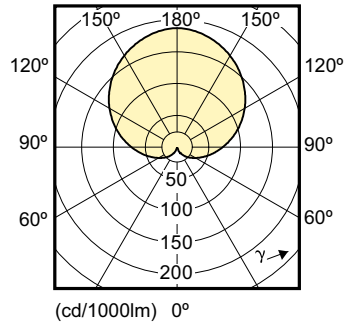

Product data

General Information		Starting Time (Nom)	
Cap-Base	E27 [E27]	Starting Time (Nom)	0.5 s
Nominal Lifetime (Nom)	15000 h	Warm Up Time to 60% Light (Nom)	0.5 s
Switching Cycle	50000X	Power Factor (Nom)	0.5
Technical Type	7.5-60W	Voltage (Nom)	220-240 V
Light Technical		Temperature	
Color Code	865 [CCT of 6500K]	T-Case Maximum (Nom)	86 °C
Beam Angle (Nom)	200 °	Controls and Dimming	
Luminous Flux (Nom)	806 lm	Dimmable	No
Luminous Flux (Rated) (Nom)	806 lm	Mechanical and Housing	
Color Designation	Cool Daylight	Bulb Finish	Frosted
Correlated Color Temperature (Nom)	6500 K	Approval and Application	
Luminous Efficacy (rated) (Nom)	107.47 lm/W	Energy Efficiency Label (EEL)	A+
Color Consistency	<6	Energy Saving Product	Yes
Color Rendering Index (Nom)	80	Suitable For Accent Lighting	No
LLMF At End Of Nominal Lifetime (Nom)	70 %	Energy Consumption kWh/1000 h	8 kWh
Operating and Electrical		Product Data	
Input Frequency	50 to 60 Hz	Full product code	871869657785100
Power (Rated) (Nom)	7.5 W		
Lamp Current (Nom)	75 mA		

CorePro LEDbulbs

Order product name	CorePro LEDbulb ND 7.5-60W A60 E27 865
EAN/UPC - Product	8718696577851
Order code	929001163732
Numerator - Quantity Per Pack	1
Numerator - Packs per outer box	10

Material Nr. (12NC)	929001163732
Net Weight (Piece)	0.076 kg

Dimensional drawing

LED 9-60W E27 865

Product	D	C
CorePro LEDbulb ND 7.5-60W A60 E27 865	60 mm	110 mm

Photometric data

LED Lamps, LEDBulb 9-60W A60 6500K 806lm FR

A60/ A67 E27 FR

A60 /865 FR

CorePro LEDbulbs