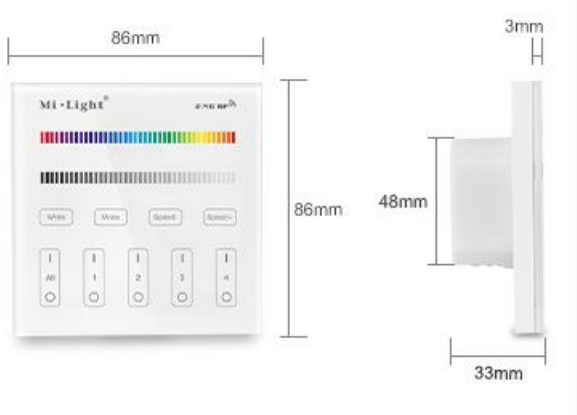

2.4GHz wireless transmitting
4-zone individually control

Easy installation, safe and reliable