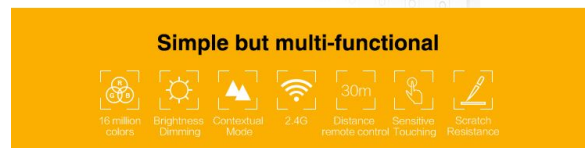

Simple but multi-functional

- 16 million colors
- Brightness Dimming
- Contextual Mode
- 2.4G
- 30m remote control
- Sensitive Touching
- Scratch Resistance