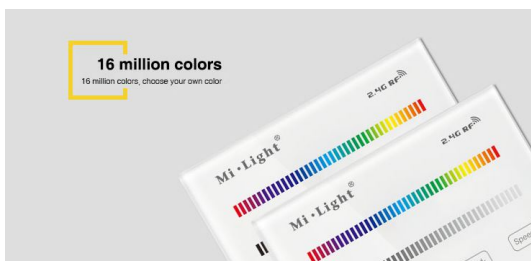

16 million colors

16 million colors, choose your own color