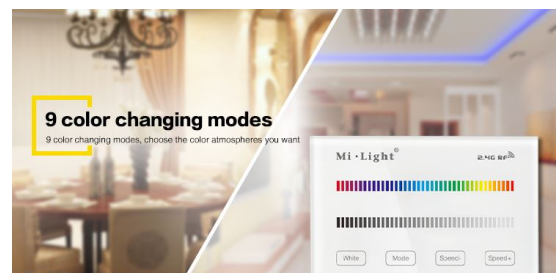

9 color changing modes

1~100% Brightness dimming

Dimming(1%~100%) the light randomly