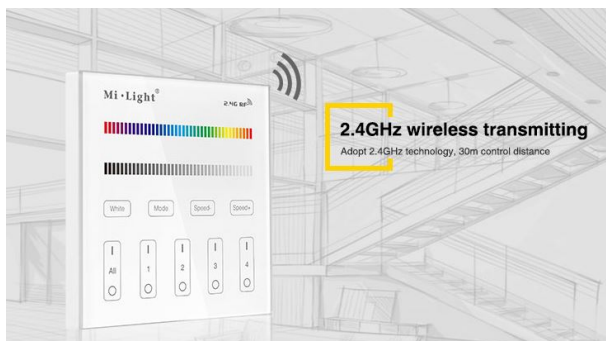

2.4GHz wireless transmitting

Compatible 4-zone RGB/RGBW series
Control all Mi-Light 4-zone RGB/RGBW LED bulbs, 4-zone RGB/RGBW LED controllers