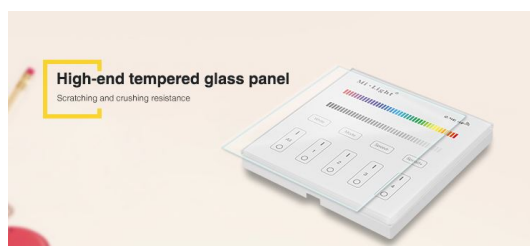

Zubehör

Art.-Nr.	Name
147689	Batterien Micro AAA 1,5V *Duracell* Industrial - 10er Pack
105850	Batterien Micro AAA 1,5V *Duracell* Simply - 4er Pack
124652	Synergy 21 LED Dekoline Weinglas RGB-W cw *MiLight*
124657	Synergy 21 LED Dekoline Weinglas RGB-W ww *MiLight*
147946	Synergy 21 LED Panel Rund 6W RGB-WW mit Funk und WLAN *MiLight*
147979	Synergy 21 LED Panel Rund 12W RGB-WW mit Funk und WLAN *MiLight*
147980	Synergy 21 LED Panel Rund 15W RGB-WW mit Funk und WLAN IP54 *MiLight*
148008	Synergy 21 LED Garten Lampe 9W RGB-WW mit Funk und WLAN IP65 24V *MiLight*
148010	Synergy 21 LED Garten Lampe 9W RGB-WW mit Funk und WLAN IP65 230V *MiLight*
148013	Synergy 21 LED Flächenstrahler 10W Funk und WLAN IP65 24V *MiLight*
148015	Synergy 21 LED Flächenstrahler 10W Funk und WLAN IP65 230V *MiLight*
148017	Synergy 21 LED Flächenstrahler 20W Funk und WLAN IP65 230V *MiLight*
148018	Synergy 21 LED Flächenstrahler 30W Funk und WLAN IP65 230V *MiLight*
148113	Synergy 21 LED Flächenstrahler 50W Funk und WLAN IP65 230V *MiLight*