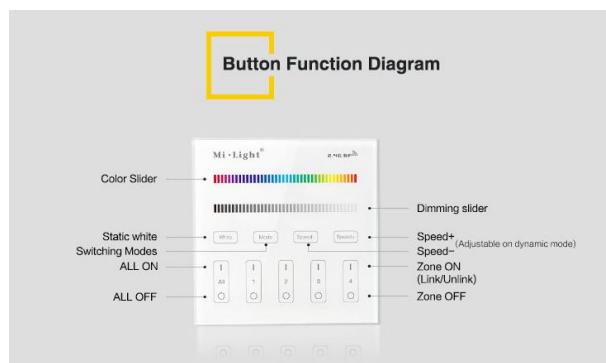

Modulation Method: GFSK

Transmitting Power: 6dBm

Control Distance: 30m

Panel Size: 86*86mm

2.4GHz wireless transmitting
4-zone individually control

Easy installation, safe and reliable

Simple but multi-functional

- 16 million colors
- Brightness Dimming
- Contextual Mode
- 2.4G
- 30m remote control
- Sensitive Touching
- Scratch Resistance

2.4GHz wireless transmitting

Adopt 2.4GHz technology, 30m control distance

Compatible 4-zone RGB/RGBW series
Control all Mi-Light 4-zone RGB/RGBW LED bulbs, 4-zone RGB/RGBW LED controllers

16 million colors

16 million colors, choose your own color

9 color changing modes

9 color changing modes, choose the color atmospheres you want

1~100% Brightness dimming

Dimming(1%~100%) the light randomly

Sensitive touching

High precision Capacitive touch screen IC, Touch Screen is very stable

Zubehör

Art.-Nr.	Name
147689	Batterien Micro AAA 1,5V *Duracell* Industrial - 10er Pack
105850	Batterien Micro AAA 1,5V *Duracell* Simply - 4er Pack
124652	Synergy 21 LED Dekoline Weinglas RGB-W cw *MiLight*
124657	Synergy 21 LED Dekoline Weinglas RGB-W ww *MiLight*
147946	Synergy 21 LED Panel Rund 6W RGB-WW mit Funk und WLAN *MiLight*
147979	Synergy 21 LED Panel Rund 12W RGB-WW mit Funk und WLAN *MiLight*
147980	Synergy 21 LED Panel Rund 15W RGB-WW mit Funk und WLAN IP54 *MiLight*
148008	Synergy 21 LED Garten Lampe 9W RGB-WW mit Funk und WLAN IP65 24V *MiLight*
148010	Synergy 21 LED Garten Lampe 9W RGB-WW mit Funk und WLAN IP65 230V *MiLight*
148013	Synergy 21 LED Flächenstrahler 10W Funk und WLAN IP65 24V *MiLight*
148015	Synergy 21 LED Flächenstrahler 10W Funk und WLAN IP65 230V *MiLight*
148017	Synergy 21 LED Flächenstrahler 20W Funk und WLAN IP65 230V *MiLight*
148018	Synergy 21 LED Flächenstrahler 30W Funk und WLAN IP65 230V *MiLight*
148113	Synergy 21 LED Flächenstrahler 50W Funk und WLAN IP65 230V *MiLight*