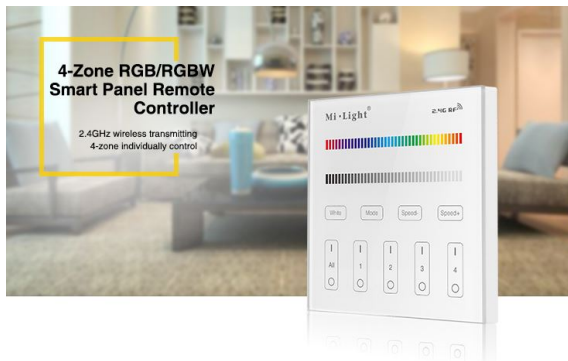

Synergy 21 LED Fernbedienung Smart Panel RGB/RGBW 4 Zonen *MiLight*

Product Name: 4-Zone RGB/RGBW Smart Panel

Remote Controller

Model No.: T3

Working Temperature: -20 -60°

Voltage: AC90~110V or AC180~240V

Transmission Frequency: 2400-2483.5MHz

Modulation Method: GFSK

Transmitting Power: 6dBm

Control Distance: 30m

Panel Size: 86*86mm

2.4GHz wireless transmitting
4-zone individually control

Easy installation, safe and reliable

Simple but multi-functional

- 16 million colors
- Brightness Dimming
- Contextual Mode
- 2.4G
- 30m remote control
- Sensitive Touching
- Scratch Resistance

2.4GHz wireless transmitting

Adopt 2.4GHz technology, 30m control distance

Compatible 4-zone RGB/RGBW series
Control all Mi-Light 4-zone RGB/RGBW LED bulbs, 4-zone RGB/RGBW LED controllers

16 million colors

16 million colors, choose your own color

9 color changing modes

9 color changing modes, choose the color atmospheres you want