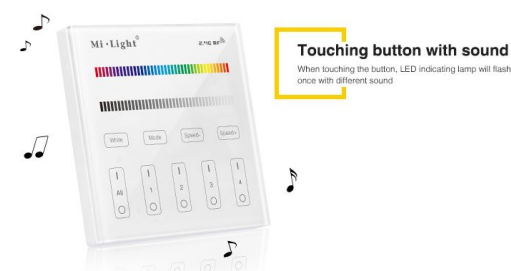

Synergy 21 LED Fernbedienung Smart Panel RGB/RGBW 4 Zonen *MiLight*

Product Name: 4-Zone RGB/RGBW Smart Panel

Remote Controller

Model No.: T3

Working Temperature: -20 -60°

Voltage: AC90~110V or AC180~240V

Transmission Frequency: 2400-2483.5MHz

- 16 million colors
- Brightness Dimming
- Contextual Mode
- 2.4G
- 30m remote control
- Sensitive Touching
- Scratch Resistance

2.4GHz wireless transmitting

Adopt 2.4GHz technology, 30m control distance

Compatible 4-zone RGB/RGBW series
Control all Mi-Light 4-zone RGB/RGBW LED bulbs, 4-zone RGB/RGBW LED controllers

16 million colors

16 million colors, choose your own color

9 color changing modes

9 color changing modes, choose the color atmospheres you want

1~100% Brightness dimming

Dimming(1%~100%) the light randomly

Sensitive touching

High precision Capacitive touch screen IC, Touch Screen is very stable

Zubehör

Art.-Nr.	Name
147689	Batterien Micro AAA 1,5V *Duracell* Industrial - 10er Pack
105850	Batterien Micro AAA 1,5V *Duracell* Simply - 4er Pack
124652	Synergy 21 LED Dekoline Weinglas RGB-W cw *MiLight*
124657	Synergy 21 LED Dekoline Weinglas RGB-W ww *MiLight*
147946	Synergy 21 LED Panel Rund 6W RGB-WW mit Funk und WLAN *MiLight*
147979	Synergy 21 LED Panel Rund 12W RGB-WW mit Funk und WLAN *MiLight*
147980	Synergy 21 LED Panel Rund 15W RGB-WW mit Funk und WLAN IP54 *MiLight*
148008	Synergy 21 LED Garten Lampe 9W RGB-WW mit Funk und WLAN IP65 24V *MiLight*
148010	Synergy 21 LED Garten Lampe 9W RGB-WW mit Funk und WLAN IP65 230V *MiLight*
148013	Synergy 21 LED Flächenstrahler 10W Funk und WLAN IP65 24V *MiLight*
148015	Synergy 21 LED Flächenstrahler 10W Funk und WLAN IP65 230V *MiLight*
148017	Synergy 21 LED Flächenstrahler 20W Funk und WLAN IP65 230V *MiLight*
148018	Synergy 21 LED Flächenstrahler 30W Funk und WLAN IP65 230V *MiLight*
148113	Synergy 21 LED Flächenstrahler 50W Funk und WLAN IP65 230V *MiLight*