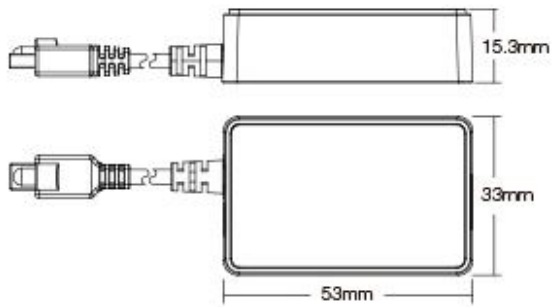

Support Amazon Alexa Voice Control

Adjust ON/OFF, brightness, and change light colors through voice command

Smartphone APP controller, no need WiFi iBox

Easy operation; Smartphone control directly; Real-time data display; easily realize the personalized settings

Support IR remote control

Many kinds of control method; Control the LED strip through IR remote; More control method for your selection

Group setting, Group control

Connect countless controllers to set groups through Smartphone APP Control; Control many controllers at the same time and separately