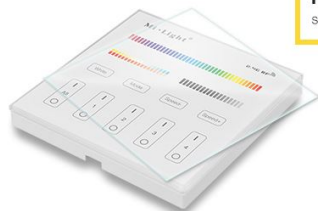

Synergy 21 LED Fernbedienung Smart Panel RGB-WW (RGB-CCT) 4 Zonen *MiLight*

4 Zonen Funk RGB-CCT Smart Panel

Product Name: 4-Zone RGB+CCT Smart Panel Remote Controller

Model No.: T4

Working Temperature: -20 -60°C

Voltage: AC90~110V or AC180~240V

Transmission Frequency: 2400-2483.5MHz

Modulation Method: GFSK

Transmitting Power: 6dBm

Control Distance: 30m

Panel Size: 86*86mm

Button Function Diagram

9 color changing modes

9 color changing modes, choose the color atmospheres you want

4-zone individually control

Each zone control countless lamps or controllers

Compatible 4-zone RGB/RGBW/RGB+CCT series

Control all Mi-Light 4-zone LED bulbs, 4-zone LED controllers