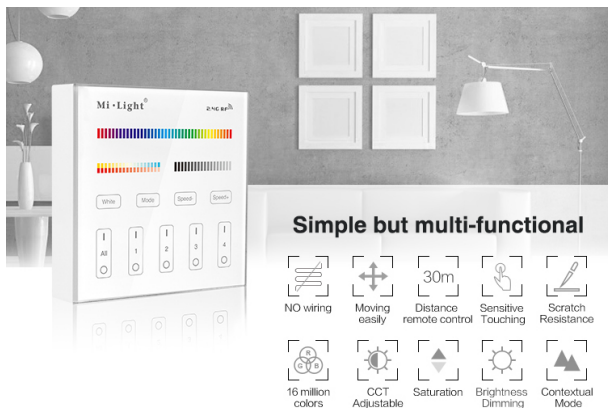

4-zone individually control

Each zone control countless lamps or controllers