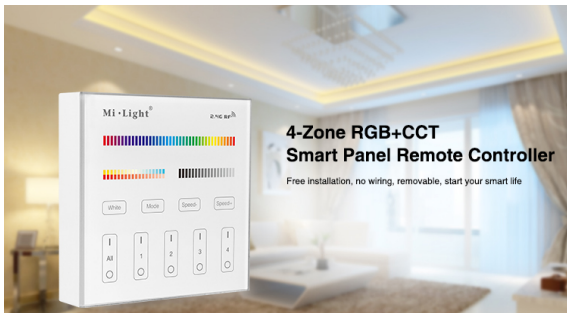

Synergy 21 LED Fernbedienung Smart Panel RGB-WW (RGB-CCT) 4 Zonen *MiLight*

4 Zonen Funk RGB-CCT Smart Panel

Product Name: 4-Zone RGB+CCT Smart Panel Remote Controller

Model No.: T4

Working Temperature: -20 -60°C

Voltage: AC90~110V or AC180~240V

Transmission Frequency: 2400-2483.5MHz

Modulation Method: GFSK

Transmitting Power: 6dBm

Control Distance: 30m

Panel Size: 86*86mm

Button Function Diagram

9 color changing modes

9 color changing modes, choose the color atmospheres you want

4-zone individually control

Each zone control countless lamps or controllers

Compatible 4-zone RGB/RGBW/RGB+CCT series

Control all Mi-Light 4-zone LED bulbs, 4-zone LED controllers