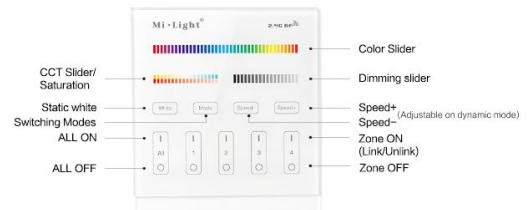

Button Function Diagram