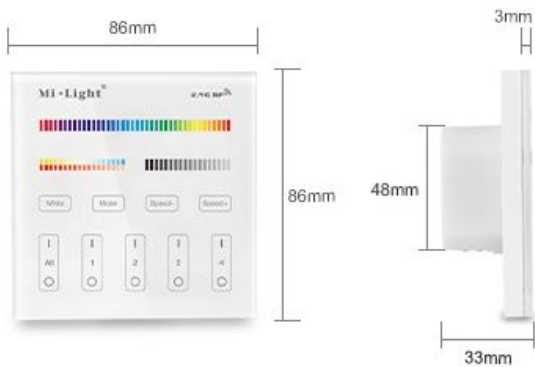

Button Function Diagram

9 color changing modes

4-zone individually control

Each zone control countless lamps or controllers

Compatible 4-zone RGB/RGBW/RGB+CCT series

Control all Mi-Light 4-zone LED bulbs, 4-zone LED controllers