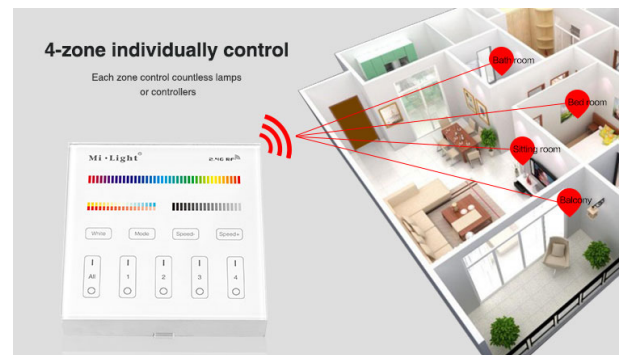

4-zone individually control

Each zone control countless lamps or controllers