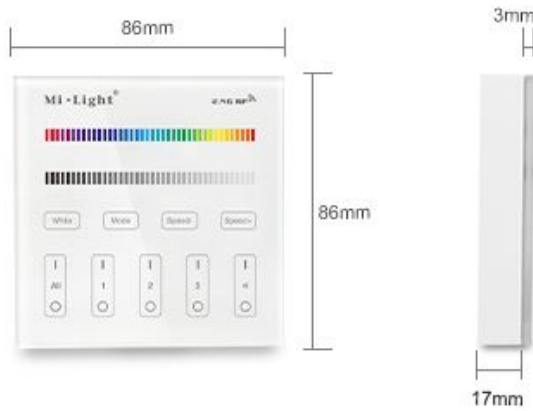

Modulation Method: GFSK

Transmitting Power: 6dBm

Control Distance: 30m

Standby Power: 20uA

Panel Size: 86\*86mm

benötigt 2 Stück AAA Batterien, nicht im Lieferumfang enthalten

**Compatible 4-zone RGB/RGBW series**

Control all Mi-Light 4-zone RGB/RGBW LED bulbs, 4-zone RGB/RGBW LED controllers

**1~100% Brightness dimming**

Dimming(1%-100%) the light randomly