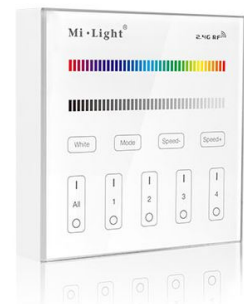

## Synergy 21 LED Fernbedienung Smart Panel RGB/RGBW 4 Zonen \*MiLight\*

### 4 Zonen Funk RGB/RGBW Smart Panel

Product Name: 4-Zone RGB/RGBW Smart Panel Remote Controller

Model No.: B3

Working Temperature: -20 -60°C

Voltage: 3V(2\*AAA Battery)

Transmission Frequency: 2400-2483.5MHz

Modulation Method: GFSK

Transmitting Power: 6dBm

Control Distance: 30m

Standby Power: 20uA

Panel Size: 86\*86mm

benötigt 2 Stück AAA Batterien, nicht im Lieferumfang enthalten

**Compatible 4-zone RGB/RGBW series**

Control all Mi-Light 4-zone RGB/RGBW LED bulbs, 4-zone RGB/RGBW LED controllers

**1~100% Brightness dimming**

Dimming(1%-100%) the light randomly