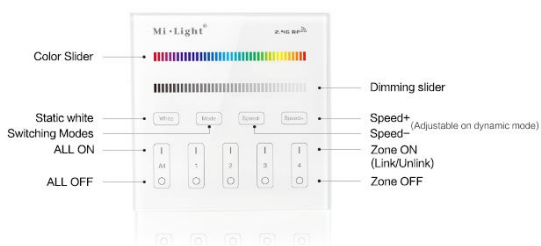

Modulation Method: GFSK

Transmitting Power: 6dBm

Control Distance: 30m

Standby Power: 20uA

Panel Size: 86\*86mm

benötigt 2 Stück AAA Batterien, nicht im Lieferumfang enthalten

**Compatible 4-zone RGB/RGBW series**

Control all Mi-Light 4-zone RGB/RGBW LED bulbs, 4-zone RGB/RGBW LED controllers

**1~100% Brightness dimming**

Dimming(1%-100%) the light randomly

### Button Function Diagram