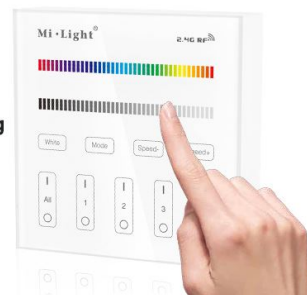

## Synergy 21 LED Fernbedienung Smart Panel RGB/RGBW 4 Zonen \*MiLight\*

### 4 Zonen Funk RGB/RGBW Smart Panel

Product Name: 4-Zone RGB/RGBW Smart Panel Remote Controller

Model No.: B3

Working Temperature: -20 -60°C

Voltage: 3V(2\*AAA Battery)

Transmission Frequency: 2400-2483.5MHz

Modulation Method: GFSK

Transmitting Power: 6dBm

Control Distance: 30m

Standby Power: 20uA

Panel Size: 86\*86mm

benötigt 2 Stück AAA Batterien, nicht im Lieferumfang enthalten

**Compatible 4-zone RGB/RGBW series**

Control all Mi-Light 4-zone RGB/RGBW LED bulbs, 4-zone RGB/RGBW LED controllers

**1~100% Brightness dimming**

Dimming(1%-100%) the light randomly