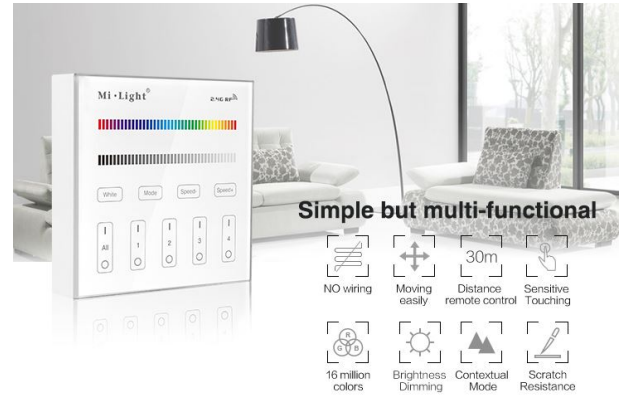

Modulation Method: GFSK

Transmitting Power: 6dBm

Control Distance: 30m

Standby Power: 20uA

Panel Size: 86\*86mm

benötigt 2 Stück AAA Batterien, nicht im Lieferumfang enthalten

**Compatible 4-zone RGB/RGBW series**

Control all Mi-Light 4-zone RGB/RGBW LED bulbs, 4-zone RGB/RGBW LED controllers

**1~100% Brightness dimming**

Dimming(1%-100%) the light randomly