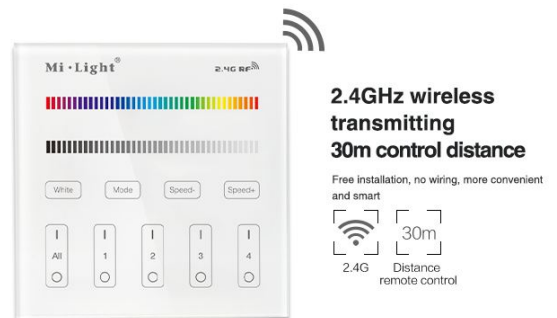

### 4 Zonen Funk RGB/RGBW Smart Panel

Product Name: 4-Zone RGB/RGBW Smart Panel Remote Controller

Model No.: B3

Working Temperature: -20 -60°C

Voltage: 3V(2\*AAA Battery)

Transmission Frequency: 2400-2483.5MHz

Modulation Method: GFSK

Transmitting Power: 6dBm

Control Distance: 30m

Standby Power: 20uA

Panel Size: 86\*86mm

benötigt 2 Stück AAA Batterien, nicht im Lieferumfang enthalten

**Compatible 4-zone RGB/RGBW series**

Control all Mi-Light 4-zone RGB/RGBW LED bulbs, 4-zone RGB/RGBW LED controllers

**1~100% Brightness dimming**

Dimming(1%-100%) the light randomly