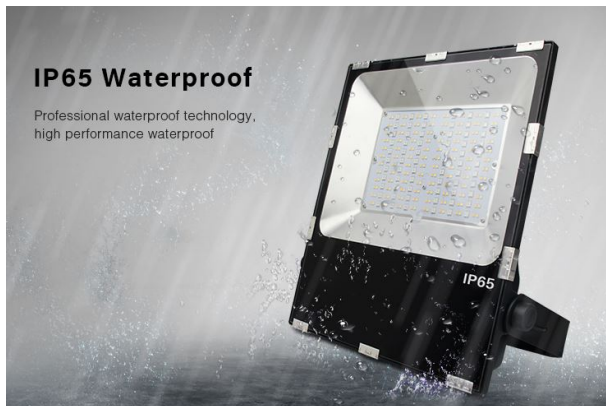

Zubehör

Art.-Nr.	Name
147981	Synergy 21 LED Fernbedienung RGB-WW (RGB-CCT) 8 Zonen *MiLight*
147982	Synergy 21 LED Fernbedienung RGB-WW (RGB-CCT) 4 Zonen *MiLight*
148005	Synergy 21 LED Fernbedienung Smart Panel RGB-WW (RGB-CCT) 4 Zonen *MiLight*
148006	Synergy 21 LED Fernbedienung Smart Panel RGB-WW (RGB-CCT) 8 Zonen *MiLight*
148506	Synergy 21 LED Fernbedienung WLAN Controller *MiLight*
148507	Synergy 21 LED Fernbedienung WLAN Controller Smart Light *MiLight*
148726	Synergy 21 Netzteil - Wasserdichte Verbinder 1:1