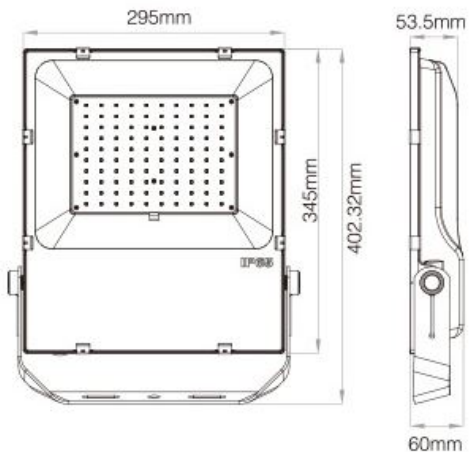

Automatic Commands Transmitting Function

One floodlight can send the commands from the remote control to another, which makes the control distance limitless.
(The distance from one light to another has to be within 30m)

Auto-synchronization