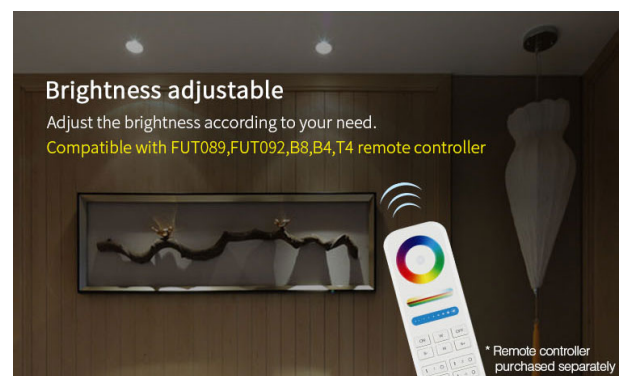

Anti dazzle lens

Anti-fog and anti-glare; high light transmittance rate; Eye-protection