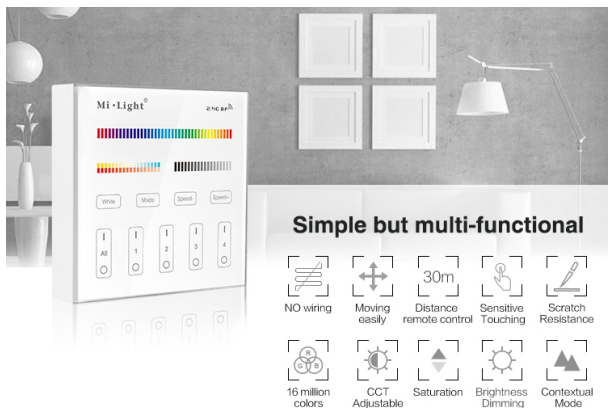

4-zone individually control