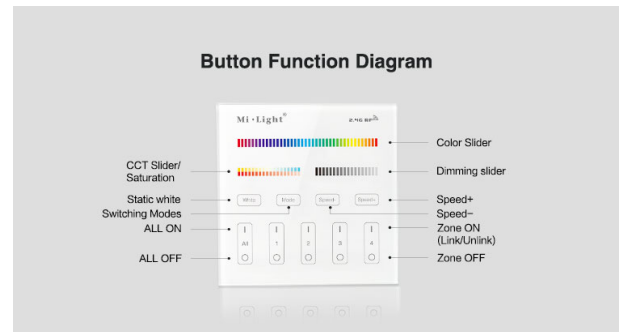

9 color changing modes

4-zone individually control