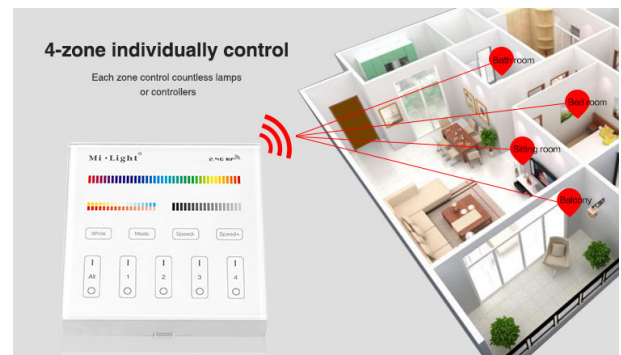

4-zone individually control