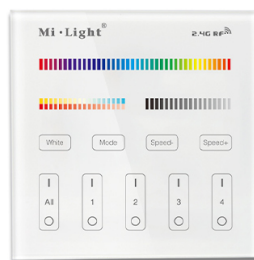

9 color changing modes