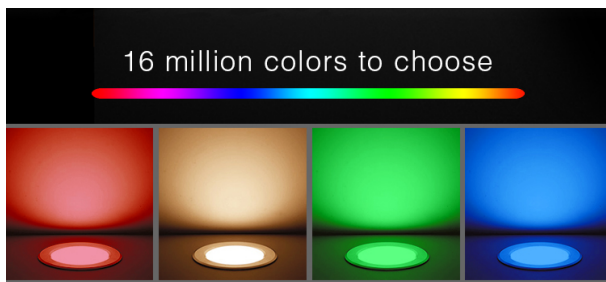

Zubehör

Art.-Nr.	Name
147981	Synergy 21 LED Fernbedienung RGB-WW (RGB-CCT) 8 Zonen *MiLight*
147982	Synergy 21 LED Fernbedienung RGB-WW (RGB-CCT) 4 Zonen *MiLight*
148005	Synergy 21 LED Fernbedienung Smart Panel RGB-WW (RGB-CCT) 4 Zonen *MiLight*
148006	Synergy 21 LED Fernbedienung Smart Panel RGB-WW (RGB-CCT) 8 Zonen *MiLight*
148506	Synergy 21 LED Fernbedienung WLAN Controller *MiLight*
148507	Synergy 21 LED Fernbedienung WLAN Controller Smart Light *MiLight*
134899	Synergy 21 Netzteil - Einschaltstrombegrenzer OSRAM